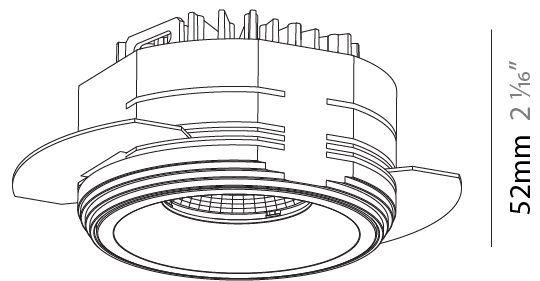

GENERAL

Series: Invader Compact
Subseries: Invader Compact
Partner: Prolicht
Division: Architectural
Installation: Trimless
Product Type: Downlight
Mounting Location: Ceiling
Light Distribution: Downlight

PHYSICAL

Aperture Sizes - Downlights: 2"
Shape: Round
Diameter (mm): 75
Diameter (in): 2 15/16
Height (mm): 52
Height (in): 2 1/16
Ceiling Thickness (mm): 10 / 12.5 / 15 / 25
Ceiling Thickness (in): 3/8 or 1/2 or 9/16 or 1
Min. Recessing Depth (mm): 60
Min. Recessing Depth (in): 2 3/8
Fixture Finish: SSR / BKV / CWI / CRY / HAB / UFT / ITA / RUA / FTG / MYG / LOD / PUS / FRO / FUP / KIA / POP / BLS / SPG / MEY / GOH / CHC / COM / ABZ / JAG / OBR / MOS / ROR
Fixture Material: Aluminum
Cut-out Measurements: D. 86mm / 3 3/8"
Upon Request: Unique Sizes Unique Ceiling Thickness

ELECTRICAL

Lamp Type: LED (Zhaga Standard)
Input Wattage (W): 11
Total Output Wattage (W): 10
Dimming: Dali Dimming
Driver Included: No
Driver Location: Recessed Housing
Driver Type: Constant Current - 120Vac
Housing: See Components
Input Voltage (V): 120
Constant Current (MA): 250mA

LED

Number of LEDs: 1
Color Temperature (°K): Warm Dim
Max. Delivered Lumen (lm): 898
Nominal Lumen (lm): 1004
CRI: >90 CRI
Lamp Life (hrs): 50000

OPTICAL

Reflector: 16 / 36 / 56
Upon Request: Special Beam Angles

RATINGS AND CERTIFICATIONS

Certified By: Certified for North American Standards
IP rating: IP44

52mm 2 1/16"

Ø75mm 2 15/16"

Ø85mm 3 3/8"