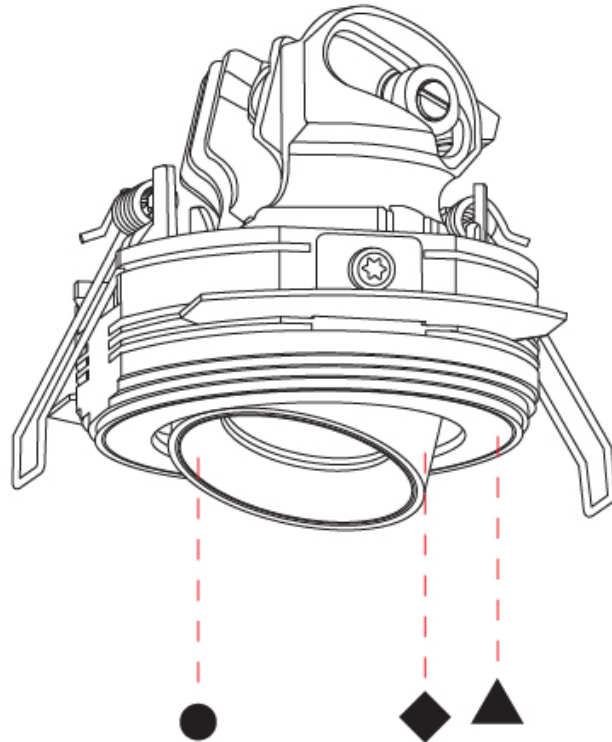

INVADER COMPACT ADJUSTABLE TRIMLESS

A35847-

PROJECT

TYPE

SPECIFIER

QUANTITY

DATE

A