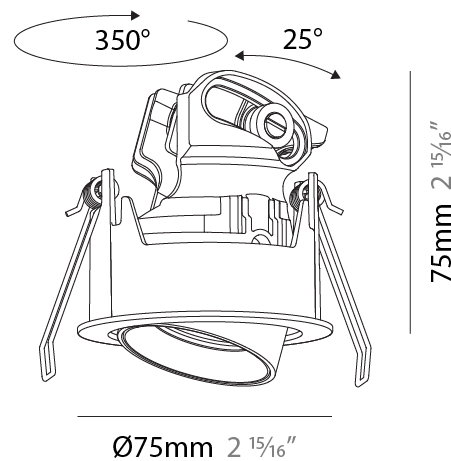

PHYSICAL

Aperture Sizes - Downlights: 1"
Shape: Round
Diameter (mm): 75
Diameter (in): 2 15/16
Height (mm): 75
Height (in): 2 15/16
Ceiling Thickness (mm): 1 - 25
Ceiling Thickness (in): 1/16 - 1
Min. Recessing Depth (mm): 85
Min. Recessing Depth (in): 3 3/8
Fixture Finish: SSR / BKV / CWI / CRY / HAB / UFT / ITA / RUA / FTG / MYG / LOD / PUS / FRO / FUP / KIA / POP / BLS / SPG / MEY / GOH / CHC / COM / ABZ / JAG / OBR / MOS / ROR
Fixture Material: Aluminum
Cut-out Measurements: D. 68mm / 2 11/16"
Upon Request: Unique Sizes Unique Ceiling Thickness

ELECTRICAL

Lamp Type: LED (Zhaga Standard)
Input Wattage (W): 11
Total Output Wattage (W): 10
Dimming: Tri-Mode (Non-Dimming and Phase Dimming (120Vac only) and 0-10V Dimming)
Driver Included: No
Driver Location: Recessed Housing
Driver Type: Constant Current - 120Vac
Driver Class: Class 2
Housing: See Components
Input Voltage (V): 120 - 277
Constant Current (MA): 500

LED

Number of LEDs: 1
Color Temperature (°K): 2700 / 3000 / 3500 / 4000
Max. Delivered Lumen (lm): 812 / 860 / 892 / 911
Nominal Lumen (lm): 1141 / 1194 / 1238 / 1266
CRI: >90 CRI
Lamp Life (hrs): 50000

OPTICAL

Reflector: 22 / 38 / 48
Adjustability: Rotational 350° / Tilt 25°

RATINGS AND CERTIFICATIONS

Certified By: Certified for North American Standards
IP rating: IP40