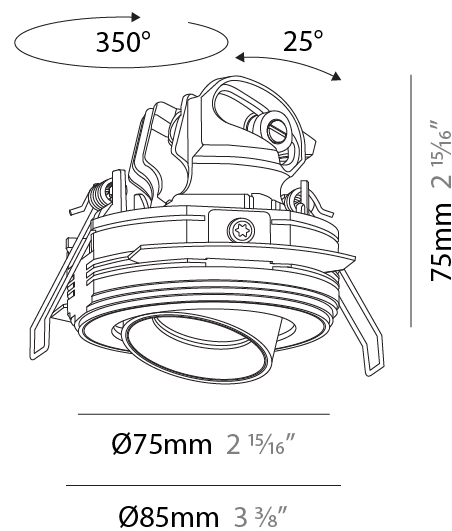

PHYSICAL

Aperture Sizes - Downlights: 1"
Shape: Round
Diameter (mm): 75
Diameter (in): 2 15/16
Height (mm): 75
Height (in): 2 15/16
Ceiling Thickness (mm): 10 / 12 / 15
Ceiling Thickness (in): 3/8 or 1/2 or 9/16
Min. Recessing Depth (mm): 85
Min. Recessing Depth (in): 3 3/8
Fixture Finish: SSR / BKV / CWI / CRY / HAB / UFT / ITA / RUA / FTG / MYG / LOD / PUS / FRO / FUP / KIA / POP / BLS / SPG / MEY / GOH / CHC / COM / ABZ / JAG / OBR / MOS / ROR
Fixture Material: Aluminum
Cut-out Measurements: D. 86mm / 3 3/8"
Upon Request: Unique Sizes Unique Ceiling Thickness

ELECTRICAL

Lamp Type: LED (Zhaga Standard)
Input Wattage (W): 11
Total Output Wattage (W): 10
Dimming: Tri-Mode (Non-Dimming and Phase Dimming (120Vac only) and 0-10V Dimming)
Driver Included: No
Driver Location: Recessed Housing
Driver Type: Constant Current - 120Vac
Driver Class: Class 2
Housing: See components
Input Voltage (V): 120 - 277
Constant Current (MA): 500

LED

Number of LEDs: 1
Color Temperature (°K): 2700 / 3000 / 3500 / 4000
Max. Delivered Lumen (lm): 821 / 860 / 892 / 911
Nominal Lumen (lm): 1141 / 1194 / 1238 / 1266
CRI: >90 CRI
Lamp Life (hrs): 50000

OPTICAL

Reflector: 22 / 38 / 48
Adjustability: Rotational 350° / Tilt 25°
Upon Request: Special Beam Angles

RATINGS AND CERTIFICATIONS

Certified By: Certified for North American Standards
IP rating: IP40