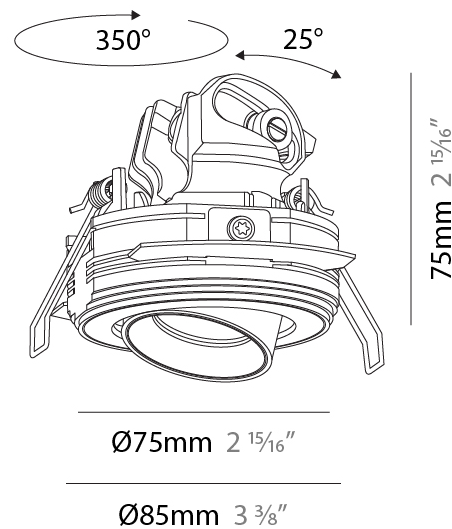

GENERAL

Series: Invader Compact
Subseries: Invader Compact Adjustable
Partner: Prolicht
Division: Architectural
Installation: Trimless
Product Type: Downlight
Mounting Location: Ceiling
Light Distribution: Downlight

PHYSICAL

Aperture Sizes - Downlights: 1"
Shape: Round
Diameter (mm): 75
Diameter (in): 2 15/16
Height (mm): 75
Height (in): 2 15/16
Ceiling Thickness (mm): 10 / 12 / 15
Ceiling Thickness (in): 3/8 or 1/2 or 9/16
Min. Recessing Depth (mm): 85
Min. Recessing Depth (in): 3 3/8
Fixture Finish: SSR / BKV / CWI / CRY / HAB / UFT / ITA / RUA / FTG / MYG / LOD / PUS / FRO / FUP / KIA / POP / BLS / SPG / MEY / GOH / CHC / COM / ABZ / JAG / OBR / MOS / ROR
Fixture Material: Aluminum
Cut-out Measurements: D. 86mm / 3 3/8"

ELECTRICAL

Lamp Type: LED (Zhaga Standard)
Input Wattage (W): 11
Total Output Wattage (W): 10
Dimming: Dali Dimming
Driver Included: No
Driver Location: Recessed Housing
Driver Type: Constant Current - 120Vac
Housing: See Components
Input Voltage (V): 120
Constant Current (MA): 250

LED

Number of LEDs: 1
Color Temperature (°K): Warm Dim
Max. Delivered Lumen (lm): 862
Nominal Lumen (lm): 1004
CRI: >90 CRI
Lamp Life (hrs): 50000

OPTICAL

Reflector: 24 / 40 / 54
Adjustability: Rotational 350° / Tilt 25°

RATINGS AND CERTIFICATIONS

Certified By: Certified for North American Standards
IP rating: IP40