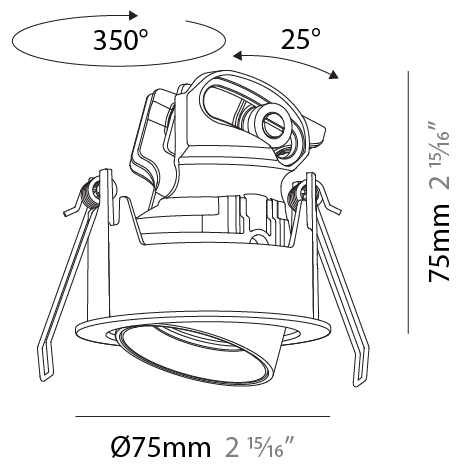

GENERAL

Series: Invader Compact
Subseries: Invader Compact Adjustable
Partner: Prolicht
Division: Architectural
Installation: Recessed
Product Type: Downlight
Mounting Location: Ceiling
Light Distribution: Downlight

PHYSICAL

Aperture Sizes - Downlights: 1"
Shape: Round
Diameter (mm): 75
Diameter (in): 2 ¹⁵/₁₆
Height (mm): 75
Height (in): 2 ¹⁵/₁₆
Ceiling Thickness (mm): 1 - 25
Ceiling Thickness (in): 1/16 - 1
Min. Recessing Depth (mm): 85
Min. Recessing Depth (in): 3 ³/₈
Fixture Finish: SSR / BKV / CWI / CRY / HAB / UFT / ITA / RUA / FTG / MYG / LOD / PUS / FRO / FUP / KIA / POP / BLS / SPG / MEY / GOH / CHC / COM / ABZ / JAG / OBR / MOS / ROR
Fixture Material: Aluminum
Cut-out Measurements: D. 68mm / 2 11/16"

ELECTRICAL

Lamp Type: LED (Zhaga Standard)
Input Wattage (W): 11
Total Output Wattage (W): 10
Dimming: Dali Dimming
Driver Included: No
Driver Location: Recessed Housing
Driver Type: Constant Current - 120Vac
Housing: See Components
Input Voltage (V): 120
Constant Current (MA): 250

LED

Number of LEDs: 1
Color Temperature (°K): Warm Dim
Max. Delivered Lumen (lm): 862
Nominal Lumen (lm): 1004
CRI: >90 CRI
Lamp Life (hrs): 50000

OPTICAL

Reflector: 24 / 40 / 54
Adjustability: Rotational 350° / Tilt 25°

RATINGS AND CERTIFICATIONS

Certified By: Certified for North American Standards
IP rating: IP40