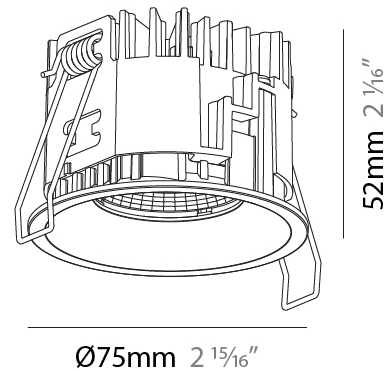

PHYSICAL

Aperture Sizes - Downlights: 2"
 Shape: Round
 Diameter (mm): 75
 Diameter (in): 2 15/16
 Height (mm): 52
 Height (in): 2 1/16
 Ceiling Thickness (mm): 10 / 12.5 / 15 / 25
 Ceiling Thickness (in): 3/8 or 1/2 or 9/16 or 1
 Min. Recessing Depth (mm): 60
 Min. Recessing Depth (in): 2 3/8
 Fixture Finish: SSR / BKV / CWI / CRY / HAB / UFT / ITA / RUA / FTG / MYG / LOD / PUS / FRO / FUP / KIA / POP / BLS / SPG / MEY / GOH / CHC / COM / ABZ / JAG / OBR / MOS / ROR
 Fixture Material: Aluminum
 Cut-out Measurements: D. 86mm / 3 3/8"
 Upon Request: Unique Sizes Unique Ceiling Thickness

PHYSICAL

Aperture Sizes - Downlights: 2"
Shape: Round
Diameter (mm): 75
Diameter (in): 2 ¹⁵ / ₁₆
Height (mm): 52
Height (in): 2 ¹ / ₁₆
Ceiling Thickness (mm): 1 - 25
Ceiling Thickness (in): 1/16 - 1
Min. Recessing Depth (mm): 55
Min. Recessing Depth (in): 2 ³ / ₁₆
Fixture Finish: SSR / BKV / CWI / CRY / HAB / UFT / ITA / RUA / FTG / MYG / LOD / PUS / FRO / FUP / KIA / POP / BLS / SPG / MEY / GOH / CHC / COM / ABZ / JAG / OBR / MOS / ROR
Fixture Material: Aluminum
Cut-out Measurements: D. 68mm / 2 11/16"

OPTICAL

Reflector°: 18 / 36 / 56
Optic°: None / Linear Spread Lens, Spread Lens, Honeycomb

RATINGS AND CERTIFICATIONS

Certified By: Certified for North American Standards
IP rating: IP44

INVADER COMPACT RECESSED