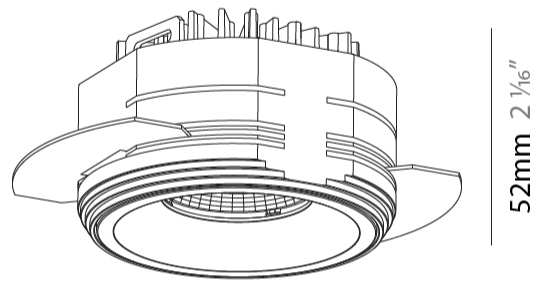

PHYSICAL

Aperture Sizes - Downlights: 2"
Shape: Round
Diameter (mm): 75
Diameter (in): 2 15/16
Height (mm): 52
Height (in): 2 1/16
Ceiling Thickness (mm): 10 / 12.5 / 15 / 25
Ceiling Thickness (in): 3/8 or 1/2 or 9/16 or 1
Min. Recessing Depth (mm): 60
Min. Recessing Depth (in): 2 3/8
Fixture Finish: SSR / BKV / CWI / CRY / HAB / UFT / ITA / RUA / FTG / MYG / LOD / PUS / FRO / FUP / KIA / POP / BLS / SPG / MEY / GOH / CHC / COM / ABZ / JAG / OBR / MOS / ROR
Fixture Material: Aluminum
Cut-out Measurements: D. 86mm / 3 3/8"
Upon Request: Unique Sizes Unique Ceiling Thickness

ELECTRICAL

Lamp Type: LED (Zhaga Standard)
Input Wattage (W): 12
Total Output Wattage (W): 10.9
Dimming: Tri-Mode (Non-Dimming and Phase Dimming (120Vac only) and 0-10V Dimming)
Driver Included: No
Driver Location: Recessed Housing
Driver Type: Constant Current - 120Vac
Driver Class: Class 2
Housing: See components
Input Voltage (V): 120 - 277
Constant Current (MA): 500mA

LED

Number of LEDs: 1
Color Temperature (°K): 2700 / 3000 / 3500 / 4000
Max. Delivered Lumen (lm): 1012 / 1059 / 1089 / 1123
Nominal Lumen (lm): 1141 / 1195 / 1123 / 1266
CRI: >90 CRI
Lamp Life (hrs): 50000

OPTICAL

Reflector: 18 / 36 / 56
Upon Request: Special Beam Angles

RATINGS AND CERTIFICATIONS

Certified By: Certified for North American Standards
IP rating: IP44

Ø75mm 2 15/16"

Ø85mm 3 3/8"